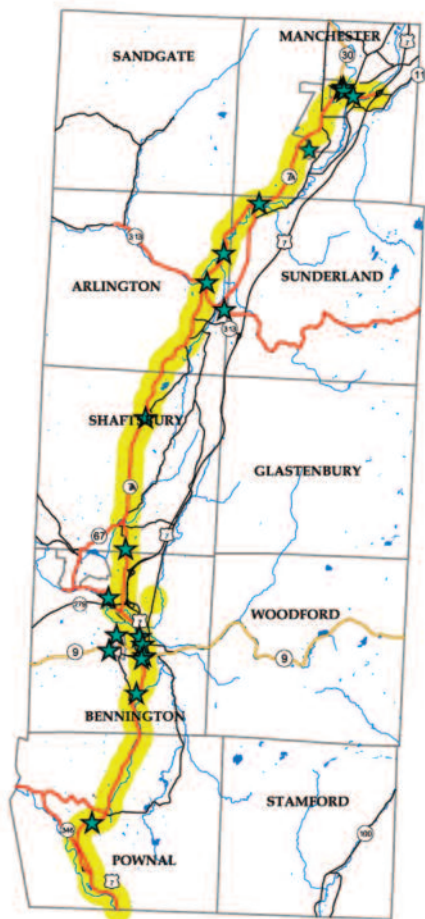

# The Shires of Vermont Brochure Distribution

## The Shires of Vermont Byway 25+ Brochure Racks

The Shires of Vermont Brochure Distribution route includes over 25 high traffic locations throughout the region. 20 beautiful brochure racks hold over 30 brochures and feature an inset graphic with local information. Additional locations utilize generic racks in order to increase the exposure of your brochures. 2018 will be the third year we offer this program, in that time we have seen these displays capture the attention of area visitors and draw them towards new businesses. We hope they can do the same for you.

★ = approximate rack location

# The Shires of Vermont Distribution Locations