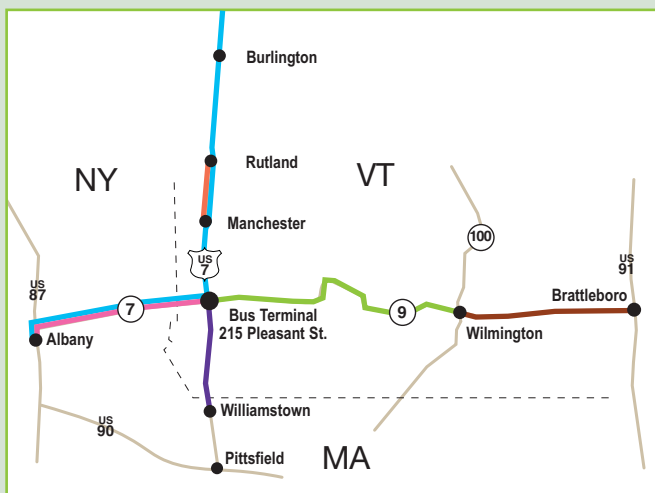

- Yankee Trails - Travels to and from Albany, NY
- The Bus - Travels to and from Manchester and Rutland daily
- Vermont Translines - Travels to and from Rutland, Burlington and Albany, NY daily
- Purple Line - Travels to The Williams Inn in Williamstown, MA for connections south
- Emerald Line - Travels to Wilmington for connections to Brattleboro
- The MOOver - Travels to Brattleboro from Emerald Line in Wilmington