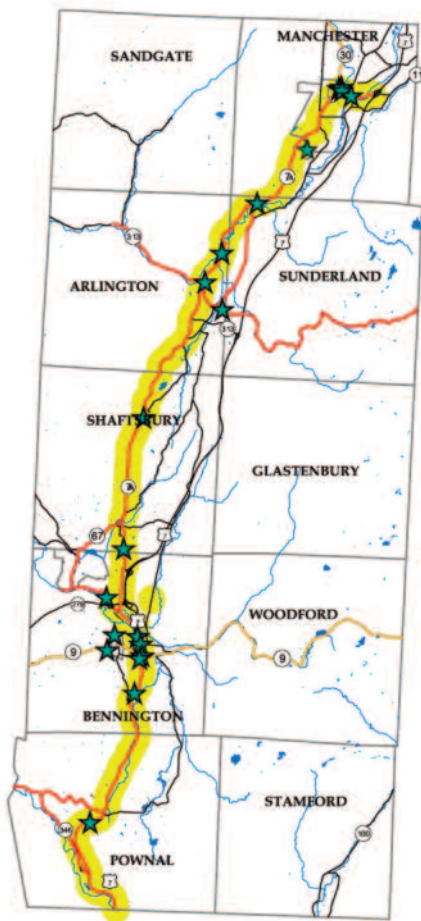

# The Shires of Vermont Brochure Distribution

## The Shires of Vermont Byway 25+ Brochure Racks

★ = approximate rack location

You Could See  
Your Brochure  
**HERE**

The Shires of Vermont Brochure Distribution route includes over 25 high traffic locations throughout the region. 20 beautiful brochure racks hold over 30 brochures and feature an inset graphic with local information. Additional locations utilize pre-existing racks in order to increase the exposure of your brochures. 2019 will be the fourth year we offer this program and we are excited to see the growth of this local business network that helps drive visitors to new places.

# The Shires of Vermont Distribution Locations