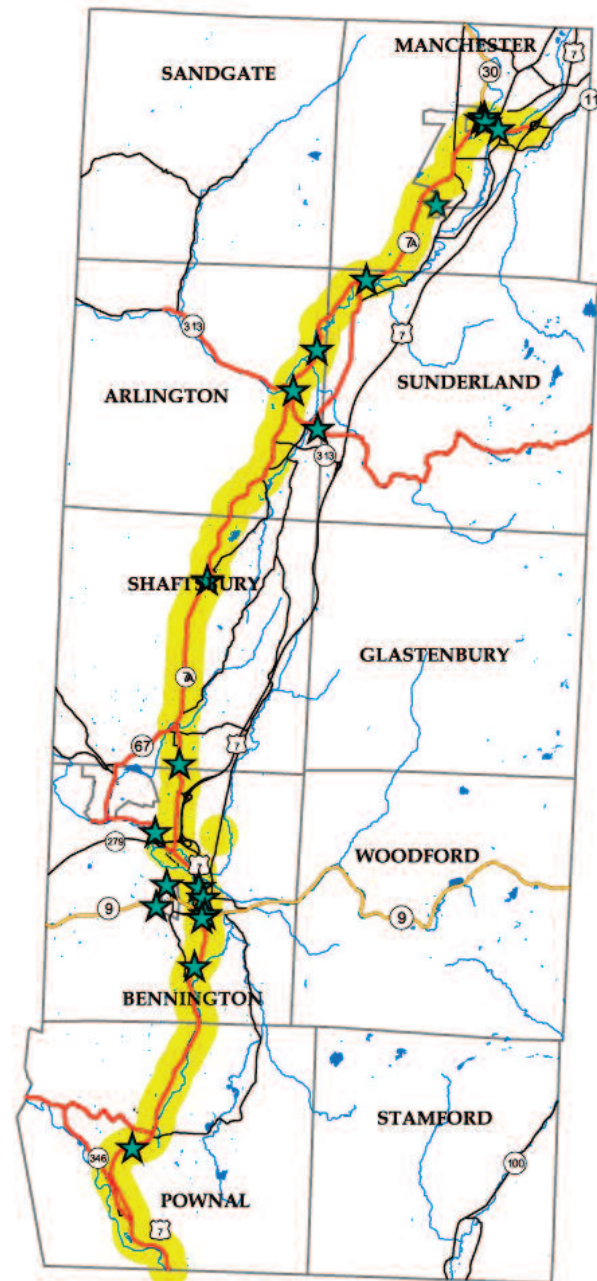

The Shires of Vermont Distribution Locations

New York

Big Moose Deli on Rte NY Route 7

Bennington

Madison Brewing Co.
Hawkins House
Downtown Bennington Welcome Center
The Apple Barn
Hampton Inn
Knotty Pine
Camelot Village
Bennington Battle Monument
Bennington Museum
Bennington Area Chamber of Commerce
VT State Welcome Center
Bennington Airport
Laumeister Art Center
Bennington Potters

Shaftsbury

Robert Frost Stone House Museum
The Chocolate Barn

Arlington

The Arlington Inn
The Cheese House
Sugar Shack

Sunderland/ East Arlington

Village Peddler/Chocolatorium

Manchester

Hildene
Manchester Square
Berkshire Bank
Crystal Palace
Marble Mill
Northshire Bookstore
Hampton Inn & Suites
Lodge at Bromley

The Shires of Vermont Byway
25+ Brochure Racks

= approximate rack location