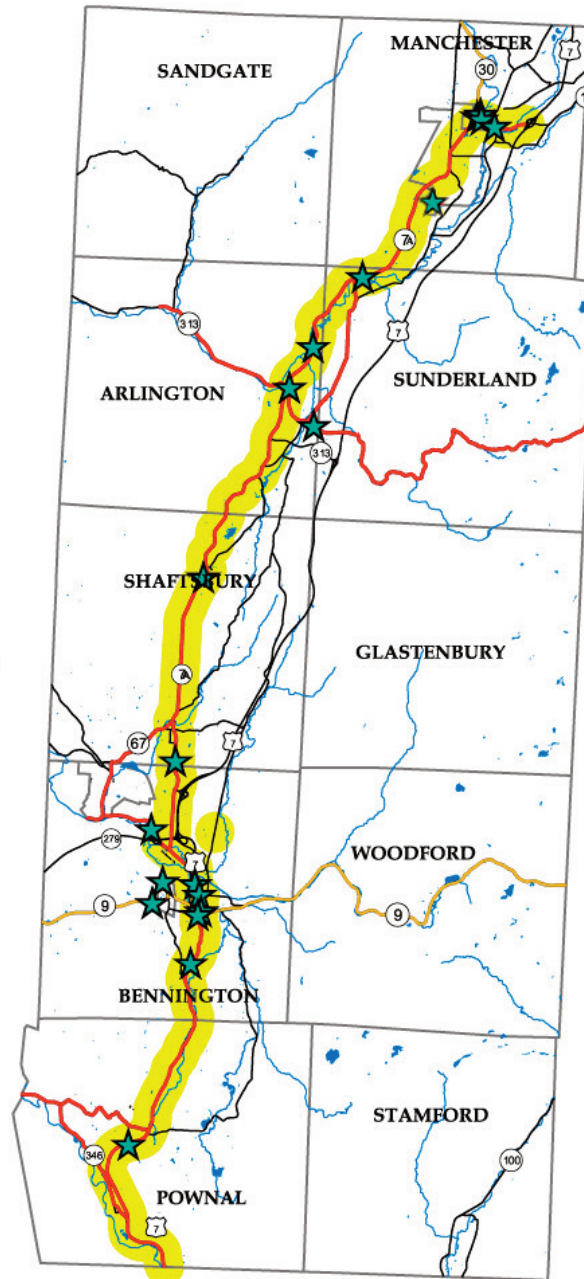

The Shires of Vermont Brochure Distribution

The Shires of Vermont Byway 25+ Brochure Racks

★ = approximate rack location

The Shires of Vermont distribution list includes over 25 high traffic locations throughout the region. This year we are proud to introduce new brochure rack locations at Hildene in Manchester and the Bennington Potters in Bennington! 20 of these beautiful brochure racks hold over 30 brochures and features an inset graphic with local information. Additional location utilize generic racks in order to increase the exposure of your brochures.

Prior to your distribution start month, please provide 2,500 brochures to Spectrum Design at Hawkins House, 262 North Street, in Bennington.

Yes, I would like to sign up for distribution of my brochure:

The Shires of Vermont Distribution Locations

New York

Big Moose Deli

Bennington

Madison Brewing Co.
Hawkins House
Better Bennington Corporation
The Apple Barn
Hampton Inn
Knotty Pine
Camelot Village
Bennington Battle Monument
Bennington Museum
BACC Welcome Center
Bennington Airport
Bennington Center for the Arts
Bennington Potters - *NEW!*

The Shires of Vermont Byway 25+ Brochure Racks

★ = approximate rack location