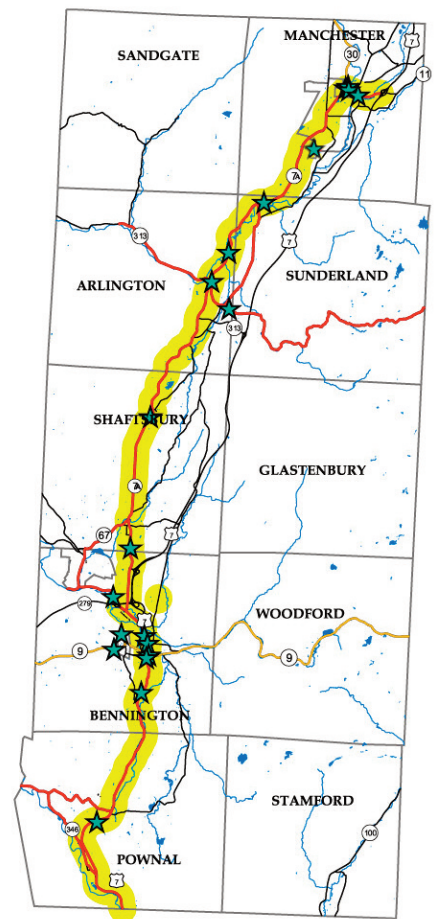

The Shires of Vermont Brochure Distribution

The Shires of Vermont Byway 25+ Brochure Racks

★ = approximate rack location

The Shires of Vermont distribution list includes over 25 high traffic locations throughout the region. This year we are proud to introduce new brochure rack locations at Hildene in Manchester and the Bennington Potters in Bennington! 20 of these beautiful brochure racks hold over 30 brochures and features an inset graphic with local information. Additional location utilize generic racks in order to increase the exposure of your brochures.

Prior to your distribution start month, please provide 2,500 brochures to Spectrum Design at Hawkins House, 262 North Street, in Bennington.

Yes, I would like to sign up for distribution of my brochure:

The Shires of Vermont Distribution Locations

New York

Big Moose Deli

Bennington

Madison Brewing Co.
Hawkins House
Better Bennington Corporation
The Apple Barn
Hampton Inn
Knotty Pine
Camelot Village
Bennington Battle Monument
Bennington Museum
BACC Welcome Center
Bennington Airport
Bennington Center for the Arts
Bennington Potters - *NEW!*

The Shires of Vermont Byway 25+ Brochure Racks

★ = approximate rack location